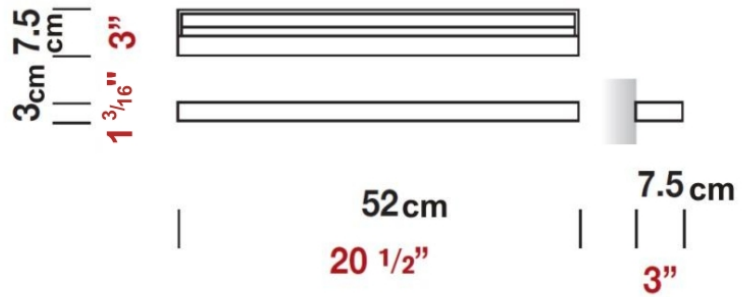

PROJECT
TYPE
NOTES
QUANTITY
DATE

ZEROLED SURFACE

D83313

GENERAL

Series: Zeroled
Brand: Panzeri
Division: Design
Mounting Type: Surface
Mounting Location: Wall
Subcategory: Flush Mount

PHYSICAL

Length (mm): 520
Length (in): 20 1/2
Width (mm): 30
Width (in): 1 3/16
Height (mm): 75
Height (in): 2 15/16
Extension (mm): 75
Extension (in): 2 15/16
Light Distribution: Direct
Weight (kg): 2.04
Weight (lbs): 4.5
Diffuser: Extruded poly-carbonate with opal finish
Fixture Material: Metal

ELECTRICAL

Input Wattage Range: 10 - 19 W
Lamp Type: LED
Input Wattage (W): 11
Total Output Wattage (W): 8.5
Driver Included: No
Driver Type: Integral LED driver, 24Vdc (Dimming and 277V options available with remote driver sold separately)
Input Voltage (V): 120
Constant Voltage (V): 24

LED

Color Temperature (°K): 3000
Nominal Lumen (lm): 960
CRI: >80 CRI

OPTICAL

Reflector: Specular aluminum

RATINGS AND CERTIFICATIONS

Certified By: CSA Certified to UL and CSA Standards
IP rating: IP20