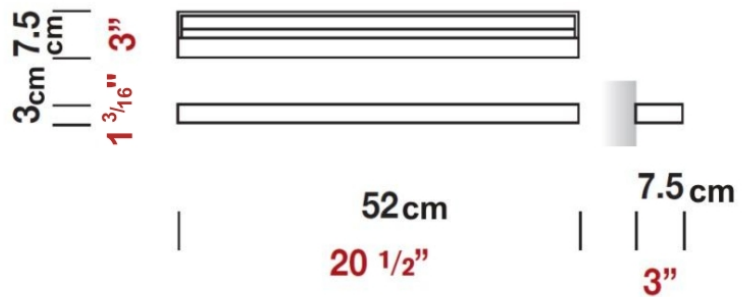

ZEROLED SURFACE

D83312

GENERAL

Series: Zeroled
Brand: Panzeri
Division: Design
Mounting Type: Surface
Mounting Location: Wall
Subcategory: Flush Mount

PHYSICAL

Length (mm): 520
Length (in): 20 1/2
Width (mm): 30
Width (in): 1 3/16
Height (mm): 75
Height (in): 2 15/16
Extension (mm): 75
Extension (in): 2 15/16
Light Distribution: Direct
Weight (kg): 2.04
Weight (lbs): 4.5
Diffuser: Extruded poly-carbonate with opal finish
Fixture Material: Metal

ELECTRICAL

Input Wattage Range: 10 - 19 W
Lamp Type: LED
Input Wattage (W): 11
Total Output Wattage (W): 8.5
Driver Included: No
Driver Type: Integral LED driver, 24Vdc (Dimming and 277V options available with remote driver sold separately)
Input Voltage (V): 120
Constant Voltage (V): 24

LED

Color Temperature (°K): 3000
Max. Delivered Lumen (lm): 700
CRI: >80 CRI
Efficiency (%): 65.1

OPTICAL

Reflector: Specular aluminum

RATINGS AND CERTIFICATIONS

Certified By: CSA Certified to UL and CSA Standards
IP rating: IP20

PROJECT	_____
TYPE	_____
NOTES	_____
QUANTITY	_____
DATE	_____